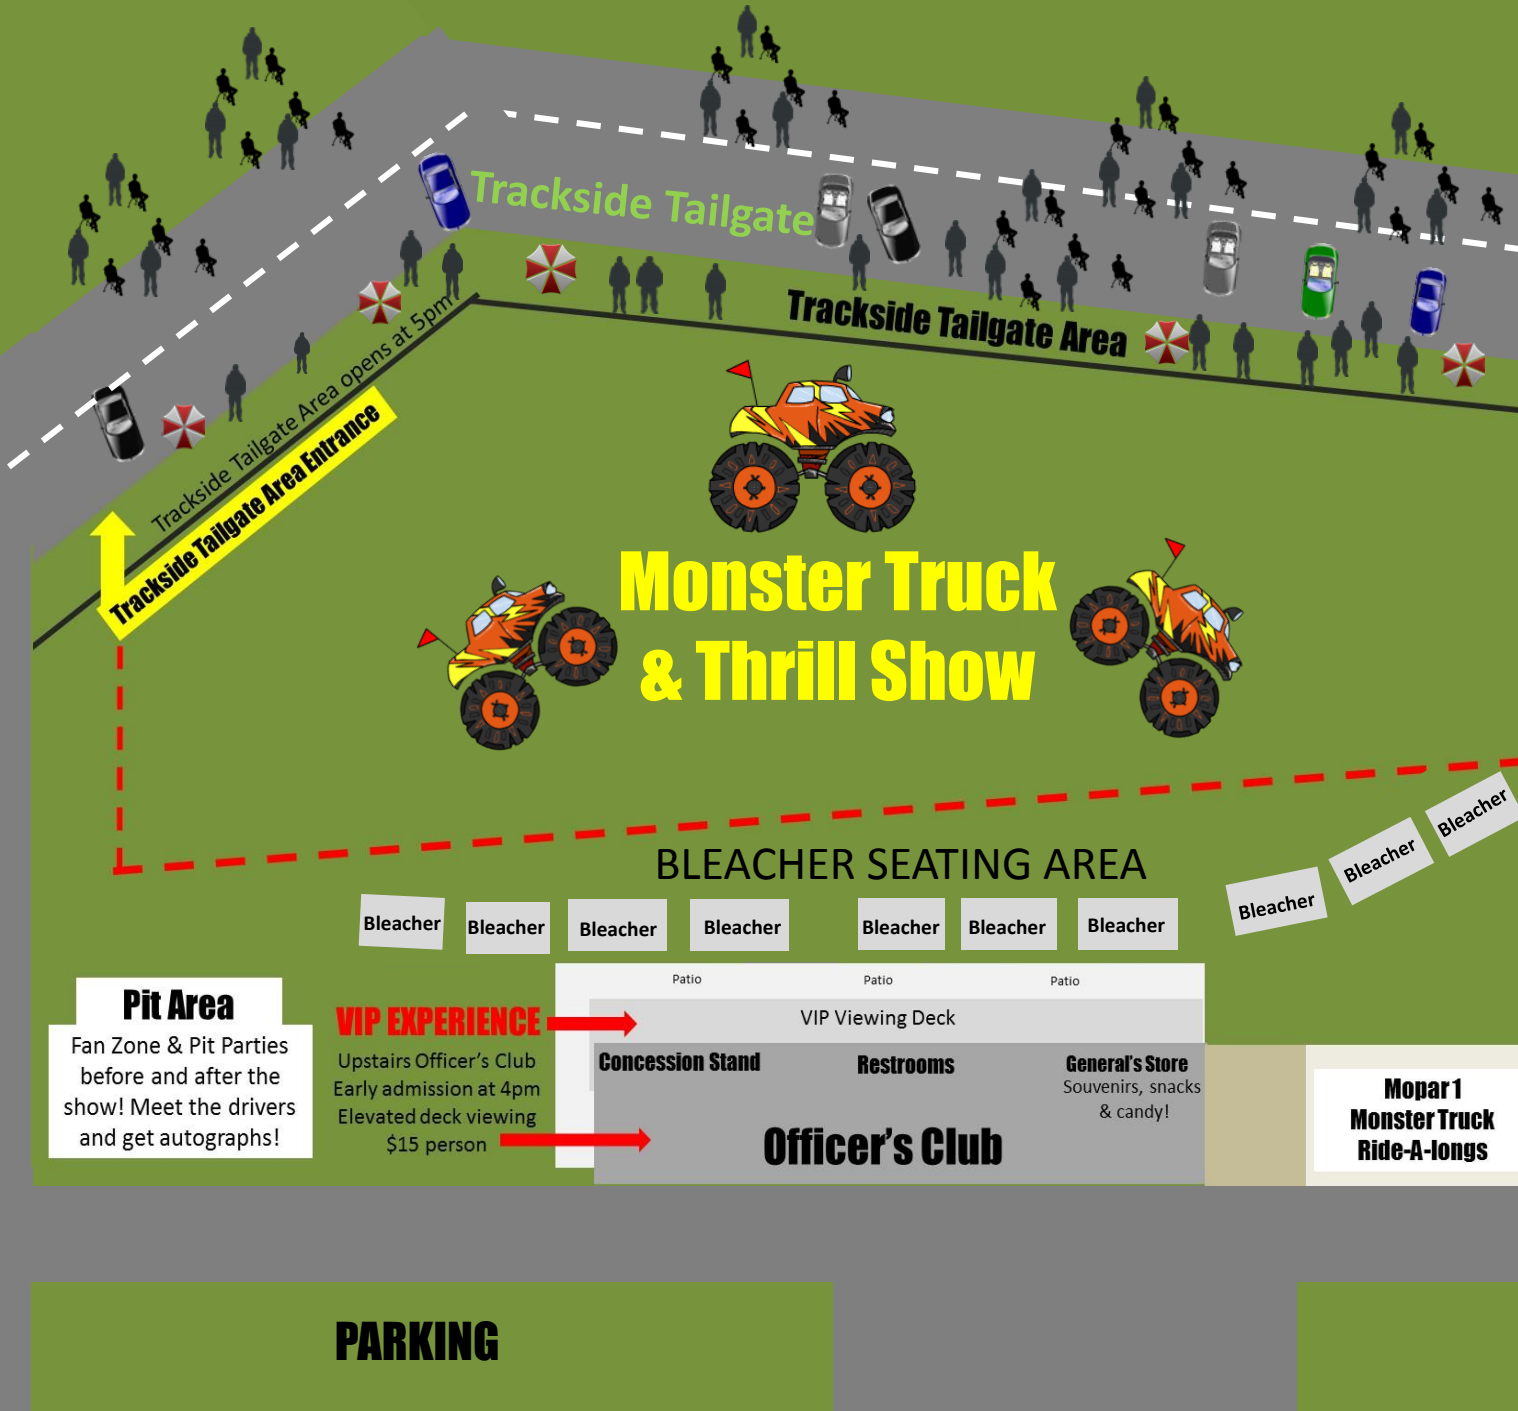

**Get the FUN started early!**

- Trackside Tailgate Area opens at 5pm!
- Bring your grill, coolers and pop-ups to tailgate in style!

**OR**

- Upgrade to a VIP experience for \$15!  
VIP Experience opens at 4pm.

**Trackside Tailgate Area Entrance**

Trackside Tailgate Area opens at 5pm

# Monster Truck & Thrill Show

## Officer's Club

**Mopar 1  
Monster Truck  
Ride-A-longs**

**PARKING**

**PARKING**